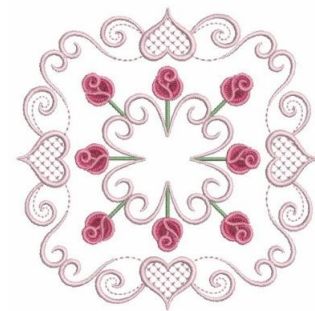

Name: Rose Quilt Block Machine Embroidery Design

SKU: SWH01-SHE5029_010

Brand: Sweet Heirloom

Unique Colors: 13 (5 color Stops)

Unique Colors

	Color Name (Color Code)	Manufacturer - Type
	Super White (1001) [No Color Selected]	madeira - rayon
	Dusty Lilac (1263) [No Color Selected]	madeira - rayon
	Crocus (286)	Exquisite - Polyester 1000m

Complete Color Sequence

#		Color Name (Color Code)	Manufacturer - Type
1		Super White (1001) [No Color Selected]	madeira - rayon
2		Super White (1001) [No Color Selected]	madeira - rayon
3		Crocus (286)	Exquisite - Polyester 1000m