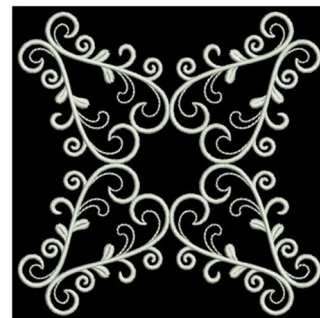

Name: White Work Machine Embroidery Design

SKU: SWH01-SHE2205_009

Brand: Sweet Heirloom

Unique Colors: 13 (1 color Stops)

Unique Colors

	Color Name (Color Code)	Manufacturer - Type
	Super White (1001) [No Color Selected]	madeira - rayon
	Dusty Lilac (1263) [No Color Selected]	madeira - rayon
	Crocus (286)	Exquisite - Polyester 1000m

Complete Color Sequence

#		Color Name (Color Code)	Manufacturer - Type
1		Super White (1001) [No Color Selected]	madeira - rayon
2		Super White (1001) [No Color Selected]	madeira - rayon
3		Crocus (286)	Exquisite - Polyester 1000m