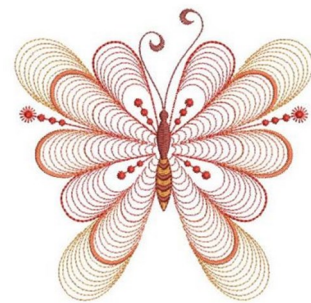

**Name:** Fancy Butterflies Machine Embroidery Design

**SKU:** SWH01-SHE2201\_009

**Brand:** Sweet Heirloom

**Unique Colors:** 13 (5 color Stops)

## Unique Colors

	<b>Color Name (Color Code)</b>	<b>Manufacturer - Type</b>
	Super White (1001) [No Color Selected]	madeira - rayon
	Dusty Lilac (1263) [No Color Selected]	madeira - rayon
	Crocus (286)	Exquisite - Polyester 1000m