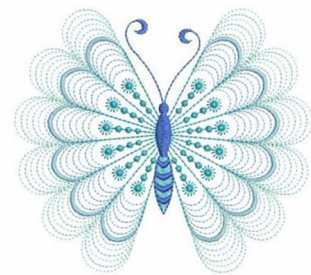

**Name:** Fancy Butterflies Machine Embroidery Design

**SKU:** SWH01-SHE2201\_003

**Brand:** Sweet Heirloom

**Unique Colors:** 13 (5 color Stops)

## Unique Colors

	<b>Color Name (Color Code)</b>	<b>Manufacturer - Type</b>
	Super White (1001) [No Color Selected]	madeira - rayon
	Dusty Lilac (1263) [No Color Selected]	madeira - rayon
	Crocus (286)	Exquisite - Polyester 1000m