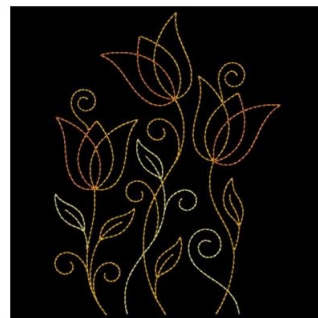

**Name:** Floral Linework Machine Embroidery Design

**SKU:** SWH01-SHE2131\_010

**Brand:** Sweet Heirloom

**Unique Colors:** 13 (3 color Stops)

## Unique Colors

	<b>Color Name (Color Code)</b>	<b>Manufacturer - Type</b>
	Super White (1001) [No Color Selected]	madeira - rayon
	Dusty Lilac (1263) [No Color Selected]	madeira - rayon
	Crocus (286)	Exquisite - Polyester 1000m