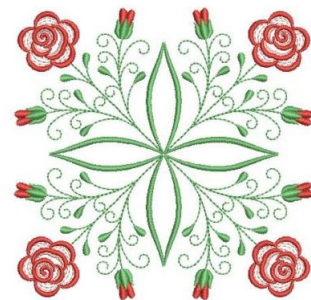

**Name:** Red Rose Quilt Block Machine  
Embroidery Design

**SKU:** SWH01-SHE1948\_008

**Brand:** Sweet Heirloom

**Unique Colors:** 13 (4 color Stops)

## Unique Colors

	<b>Color Name (Color Code)</b>	<b>Manufacturer - Type</b>
	Super White (1001) [No Color Selected]	madeira - rayon
	Dusty Lilac (1263) [No Color Selected]	madeira - rayon
	Crocus (286)	Exquisite - Polyester 1000m