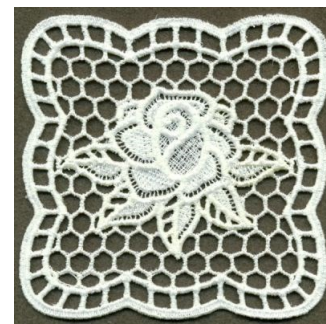

Name: FSL White Roses Machine Embroidery Design

SKU: SWH01-SHE1784_008

Brand: Sweet Heirloom

Unique Colors: 13 (1 color Stops)

Unique Colors

	Color Name (Color Code)	Manufacturer - Type
	Super White (1001) [No Color Selected]	madeira - rayon
	Dusty Lilac (1263) [No Color Selected]	madeira - rayon
	Crocus (286)	Exquisite - Polyester 1000m

Complete Color Sequence

#		Color Name (Color Code)	Manufacturer - Type
1		Super White (1001) [No Color Selected]	madeira - rayon
2		Super White (1001) [No Color Selected]	madeira - rayon
3		Crocus (286)	Exquisite - Polyester 1000m