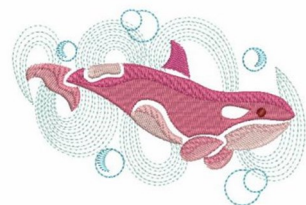

**Name:** Sketched Whale Machine Embroidery Design

**SKU:** SWH01-SHE1441\_008

**Brand:** Sweet Heirloom

**Unique Colors:** 13 (7 color Stops)