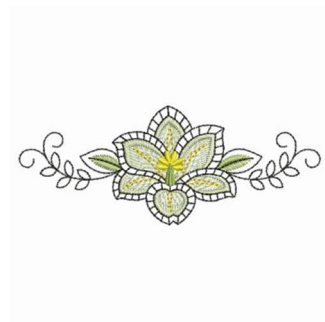

Name: Heirloom Lily Border Machine Embroidery Design

SKU: SWH01-SHE1225_006

Brand: Sweet Heirloom

Unique Colors: 13 (9 color Stops)

Unique Colors

	Color Name (Color Code)	Manufacturer - Type
	Super White (1001) [No Color Selected]	madeira - rayon
	Dusty Lilac (1263) [No Color Selected]	madeira - rayon
	Crocus (286)	Exquisite - Polyester 1000m

Complete Color Sequence

#		Color Name (Color Code)	Manufacturer - Type
1		Super White (1001) [No Color Selected]	madeira - rayon
2		Super White (1001) [No Color Selected]	madeira - rayon
3		Crocus (286)	Exquisite - Polyester 1000m