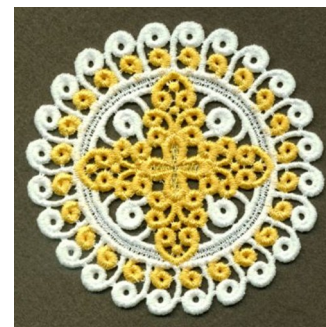

**Name:** FSL Filigree Cross Machine Embroidery Design

**SKU:** SWH01-SHE1224\_004

**Brand:** Sweet Heirloom

**Unique Colors:** 13 (4 color Stops)

## Unique Colors

	<b>Color Name (Color Code)</b>	<b>Manufacturer - Type</b>
	Super White (1001) [No Color Selected]	madeira - rayon
	Dusty Lilac (1263) [No Color Selected]	madeira - rayon
	Crocus (286)	Exquisite - Polyester 1000m

# Complete Color Sequence

#		Color Name (Color Code)	Manufacturer - Type
1		Super White (1001) [No Color Selected]	madeira - rayon
2		Super White (1001) [No Color Selected]	madeira - rayon
3		Crocus (286)	Exquisite - Polyester 1000m