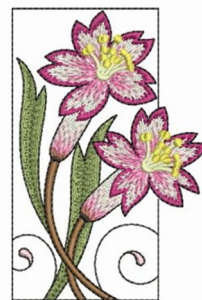

Name: Flower Rectangle Machine Embroidery Design

SKU: SWH01-SHE0929_004

Brand: Sweet Heirloom

Unique Colors: 13 (10 color Stops)

Unique Colors

	Color Name (Color Code)	Manufacturer - Type
	Super White (1001) [No Color Selected]	madeira - rayon
	Dusty Lilac (1263) [No Color Selected]	madeira - rayon
	Crocus (286)	Exquisite - Polyester 1000m

Complete Color Sequence

#		Color Name (Color Code)	Manufacturer - Type
1		Super White (1001) [No Color Selected]	madeira - rayon
2		Super White (1001) [No Color Selected]	madeira - rayon
3		Crocus (286)	Exquisite - Polyester 1000m