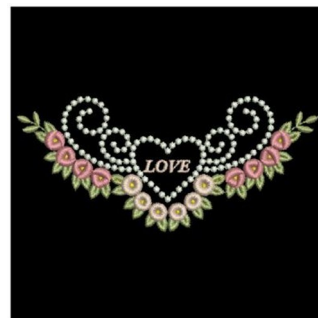

Name: Romantic Rose Border Machine
Embroidery Design

SKU: SWH01-SHE0880_010

Brand: Sweet Heirloom

Unique Colors: 13 (5 color Stops)

Unique Colors

	Color Name (Color Code)	Manufacturer - Type
	Super White (1001) [No Color Selected]	madeira - rayon
	Dusty Lilac (1263) [No Color Selected]	madeira - rayon
	Crocus (286)	Exquisite - Polyester 1000m