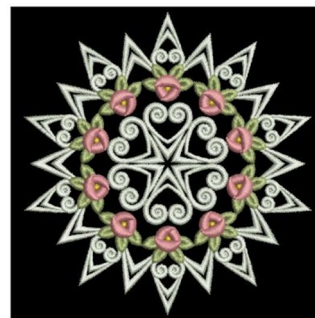

Name: Star Swirls Quilt Machine Embroidery Design

SKU: SWH01-SHE0865_005

Brand: Sweet Heirloom

Unique Colors: 13 (4 color Stops)

Unique Colors

	Color Name (Color Code)	Manufacturer - Type
	Super White (1001) [No Color Selected]	madeira - rayon
	Dusty Lilac (1263) [No Color Selected]	madeira - rayon
	Crocus (286)	Exquisite - Polyester 1000m

Complete Color Sequence

#		Color Name (Color Code)	Manufacturer - Type
1		Super White (1001) [No Color Selected]	madeira - rayon
2		Super White (1001) [No Color Selected]	madeira - rayon
3		Crocus (286)	Exquisite - Polyester 1000m