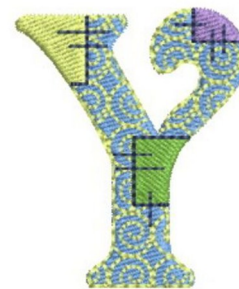

Name: Patchwork Alphabet Y Machine
Embroidery Design

SKU: SWH01-SHE0768_025

Brand: Sweet Heirloom

Unique Colors: 13 (5 color Stops)

Unique Colors

	Color Name (Color Code)	Manufacturer - Type
	Super White (1001) [No Color Selected]	madeira - rayon
	Dusty Lilac (1263) [No Color Selected]	madeira - rayon
	Crocus (286)	Exquisite - Polyester 1000m

Complete Color Sequence

#		Color Name (Color Code)	Manufacturer - Type
1		Super White (1001) [No Color Selected]	madeira - rayon
2		Super White (1001) [No Color Selected]	madeira - rayon
3		Crocus (286)	Exquisite - Polyester 1000m