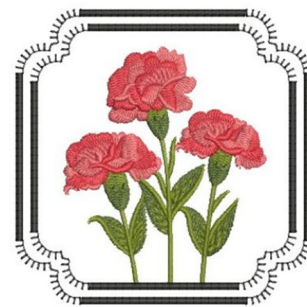

Name: Carnation Flowers Machine Embroidery Design

SKU: SWH01-SHE0744_001

Brand: Sweet Heirloom

Unique Colors: 13 (9 color Stops)

Unique Colors

	Color Name (Color Code)	Manufacturer - Type
	Super White (1001) [No Color Selected]	madeira - rayon
	Dusty Lilac (1263) [No Color Selected]	madeira - rayon
	Crocus (286)	Exquisite - Polyester 1000m

Complete Color Sequence

#		Color Name (Color Code)	Manufacturer - Type
1		Super White (1001) [No Color Selected]	madeira - rayon
2		Super White (1001) [No Color Selected]	madeira - rayon
3		Crocus (286)	Exquisite - Polyester 1000m