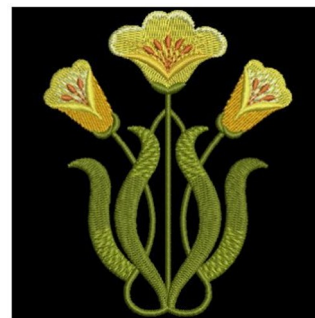

**Name:** Art Nouveau Flowers Machine  
Embroidery Design

**SKU:** SWH01-SHE0719\_002

**Brand:** Sweet Heirloom

**Unique Colors:** 13 (9 color Stops)

## Unique Colors

	<b>Color Name (Color Code)</b>	<b>Manufacturer - Type</b>
	Super White (1001) [No Color Selected]	madeira - rayon
	Dusty Lilac (1263) [No Color Selected]	madeira - rayon
	Crocus (286)	Exquisite - Polyester 1000m