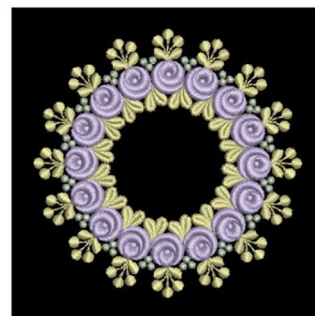

Name: Rose Circle Decor Machine Embroidery Design

SKU: SWH01-SHE0479_002

Brand: Sweet Heirloom

Unique Colors: 13 (3 color Stops)

Unique Colors

	Color Name (Color Code)	Manufacturer - Type
	Super White (1001) [No Color Selected]	madeira - rayon
	Dusty Lilac (1263) [No Color Selected]	madeira - rayon
	Crocus (286)	Exquisite - Polyester 1000m

Complete Color Sequence

#		Color Name (Color Code)	Manufacturer - Type
1		Super White (1001) [No Color Selected]	madeira - rayon
2		Super White (1001) [No Color Selected]	madeira - rayon
3		Crocus (286)	Exquisite - Polyester 1000m