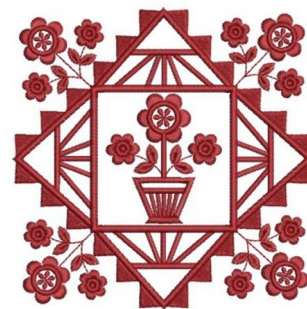

**Name:** Jacobean Topiary Quilt Machine  
Embroidery Design

**SKU:** SWH01-SHE0396\_010

**Brand:** Sweet Heirloom

**Unique Colors:** 13 (1 color Stops)