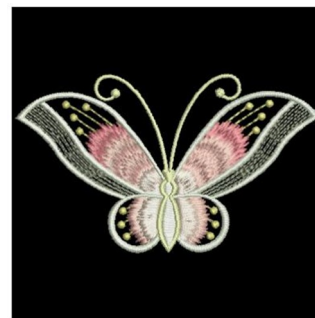

Name: Fancy Butterfly Machine Embroidery Design

SKU: SWH01-SHE0215_006

Brand: Sweet Heirloom

Unique Colors: 13 (7 color Stops)

Unique Colors

	Color Name (Color Code)	Manufacturer - Type
	Super White (1001) [No Color Selected]	madeira - rayon
	Dusty Lilac (1263) [No Color Selected]	madeira - rayon
	Crocus (286)	Exquisite - Polyester 1000m

Complete Color Sequence

#		Color Name (Color Code)	Manufacturer - Type
1		Super White (1001) [No Color Selected]	madeira - rayon
2		Super White (1001) [No Color Selected]	madeira - rayon
3		Crocus (286)	Exquisite - Polyester 1000m