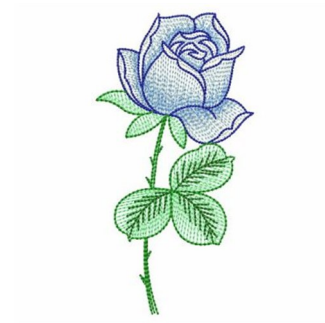

Name: Vintage Blue Rose Machine Embroidery Design

SKU: SWH01-SHE0212_005

Brand: Sweet Heirloom

Unique Colors: 13 (8 color Stops)

Unique Colors

	Color Name (Color Code)	Manufacturer - Type
	Super White (1001) [No Color Selected]	madeira - rayon
	Dusty Lilac (1263) [No Color Selected]	madeira - rayon
	Crocus (286)	Exquisite - Polyester 1000m

Complete Color Sequence

#		Color Name (Color Code)	Manufacturer - Type
1		Super White (1001) [No Color Selected]	madeira - rayon
2		Super White (1001) [No Color Selected]	madeira - rayon
3		Crocus (286)	Exquisite - Polyester 1000m