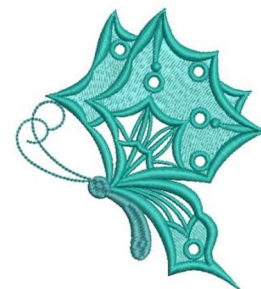

Name: Fancy Butterflies Machine Embroidery Design

SKU: SWH01-SHE0130_001

Brand: Sweet Heirloom

Unique Colors: 13 (3 color Stops)

Unique Colors

	Color Name (Color Code)	Manufacturer - Type
	Super White (1001) [No Color Selected]	madeira - rayon
	Dusty Lilac (1263) [No Color Selected]	madeira - rayon
	Crocus (286)	Exquisite - Polyester 1000m

Complete Color Sequence

#		Color Name (Color Code)	Manufacturer - Type
1		Super White (1001) [No Color Selected]	madeira - rayon
2		Super White (1001) [No Color Selected]	madeira - rayon
3		Crocus (286)	Exquisite - Polyester 1000m