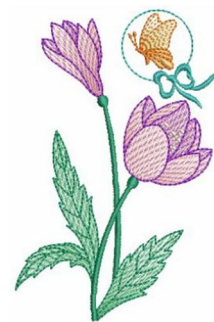

Name: Flower Garden Machine Embroidery Design

SKU: SWH01-SHE0045_010

Brand: Sweet Heirloom

Unique Colors: 13 (9 color Stops)

Unique Colors

	Color Name (Color Code)	Manufacturer - Type
	Super White (1001) [No Color Selected]	madeira - rayon
	Dusty Lilac (1263) [No Color Selected]	madeira - rayon
	Crocus (286)	Exquisite - Polyester 1000m

Complete Color Sequence

#		Color Name (Color Code)	Manufacturer - Type
1		Super White (1001) [No Color Selected]	madeira - rayon
2		Super White (1001) [No Color Selected]	madeira - rayon
3		Crocus (286)	Exquisite - Polyester 1000m