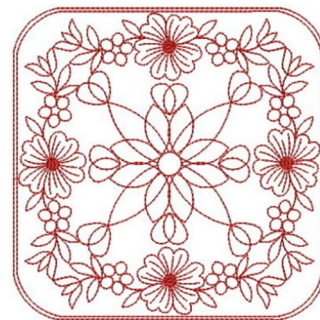

Name: Redwork Quilt Blocks Machine
Embroidery Design

SKU: SWH01-SHE0013_002

Brand: Sweet Heirloom

Unique Colors: 13 (1 color Stops)

Unique Colors

	Color Name (Color Code)	Manufacturer - Type
	Super White (1001) [No Color Selected]	madeira - rayon
	Dusty Lilac (1263) [No Color Selected]	madeira - rayon
	Crocus (286)	Exquisite - Polyester 1000m

Complete Color Sequence

#		Color Name (Color Code)	Manufacturer - Type
1		Super White (1001) [No Color Selected]	madeira - rayon
2		Super White (1001) [No Color Selected]	madeira - rayon
3		Crocus (286)	Exquisite - Polyester 1000m