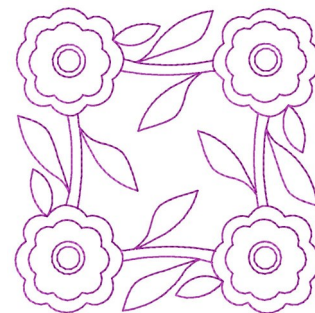

Name: Outline Floral Machine Embroidery Design

SKU: GSD01-SEW308

Brand: Grand Slam Designs

Unique Colors: 13 (1 color Stops)

Unique Colors

	Color Name (Color Code)	Manufacturer - Type
	Super White (1001) [No Color Selected]	madeira - rayon
	Dusty Lilac (1263) [No Color Selected]	madeira - rayon
	Crocus (286)	Exquisite - Polyester 1000m

Complete Color Sequence

#		Color Name (Color Code)	Manufacturer - Type
1		Super White (1001) [No Color Selected]	madeira - rayon
2		Super White (1001) [No Color Selected]	madeira - rayon
3		Crocus (286)	Exquisite - Polyester 1000m