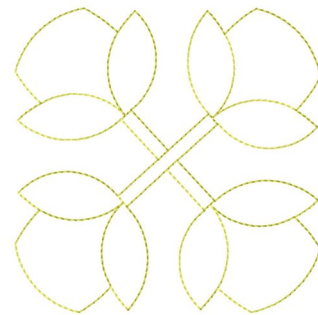

Name: Flowers Outline Machine Embroidery Design

SKU: GSD01-SEW306

Brand: Grand Slam Designs

Unique Colors: 13 (1 color Stops)

Unique Colors

	Color Name (Color Code)	Manufacturer - Type
	Super White (1001) [No Color Selected]	madeira - rayon
	Dusty Lilac (1263) [No Color Selected]	madeira - rayon
	Crocus (286)	Exquisite - Polyester 1000m

Complete Color Sequence

#		Color Name (Color Code)	Manufacturer - Type
1		Super White (1001) [No Color Selected]	madeira - rayon
2		Super White (1001) [No Color Selected]	madeira - rayon
3		Crocus (286)	Exquisite - Polyester 1000m