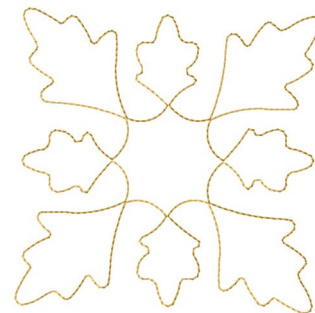

**Name:** Leaves Outline Machine Embroidery Design

**SKU:** GSD01-SEW298

**Brand:** Grand Slam Designs

**Unique Colors:** 13 (1 color Stops)

## Unique Colors

	<b>Color Name (Color Code)</b>	<b>Manufacturer - Type</b>
	Super White (1001) [No Color Selected]	madeira - rayon
	Dusty Lilac (1263) [No Color Selected]	madeira - rayon
	Crocus (286)	Exquisite - Polyester 1000m

# Complete Color Sequence

#		Color Name (Color Code)	Manufacturer - Type
1		Super White (1001) [No Color Selected]	madeira - rayon
2		Super White (1001) [No Color Selected]	madeira - rayon
3		Crocus (286)	Exquisite - Polyester 1000m