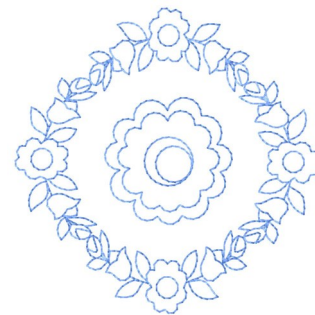

**Name:** Floral Wreath Machine Embroidery Design

**SKU:** GSD01-SEW296

**Brand:** Grand Slam Designs

**Unique Colors:** 13 (1 color Stops)