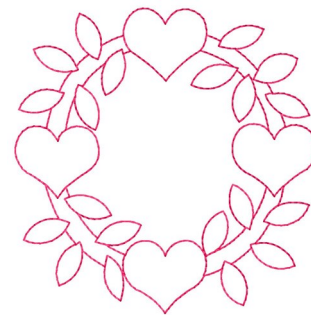

Name: Heart Wreath Machine Embroidery Design

SKU: GSD01-SEW294

Brand: Grand Slam Designs

Unique Colors: 13 (1 color Stops)

Unique Colors

	Color Name (Color Code)	Manufacturer - Type
	Super White (1001) [No Color Selected]	madeira - rayon
	Dusty Lilac (1263) [No Color Selected]	madeira - rayon
	Crocus (286)	Exquisite - Polyester 1000m