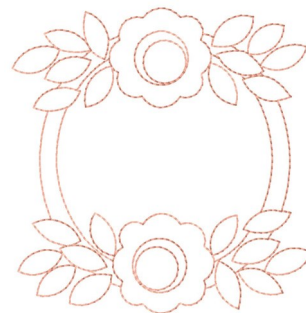

**Name:** Flower Duo Machine Embroidery Design

**SKU:** GSD01-SEW290

**Brand:** Grand Slam Designs

**Unique Colors:** 13 (1 color Stops)