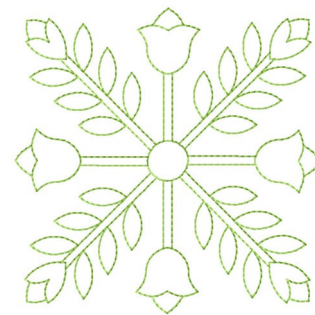

Name: Outline Tulips Machine Embroidery Design

SKU: GSD01-SEW288

Brand: Grand Slam Designs

Unique Colors: 13 (1 color Stops)

Unique Colors

	Color Name (Color Code)	Manufacturer - Type
	Super White (1001) [No Color Selected]	madeira - rayon
	Dusty Lilac (1263) [No Color Selected]	madeira - rayon
	Crocus (286)	Exquisite - Polyester 1000m

Complete Color Sequence

#		Color Name (Color Code)	Manufacturer - Type
1		Super White (1001) [No Color Selected]	madeira - rayon
2		Super White (1001) [No Color Selected]	madeira - rayon
3		Crocus (286)	Exquisite - Polyester 1000m