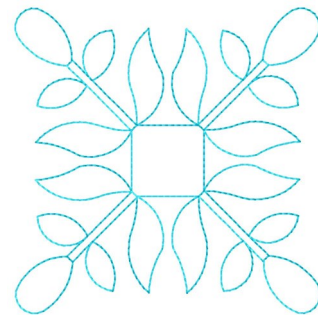

Name: Bud Square

SKU: GSD01-SEW284

Brand: Grand Slam Designs

Unique Colors: 13 (1 color Stops)

Unique Colors

	Color Name (Color Code)	Manufacturer - Type
	Super White (1001) [No Color Selected]	madeira - rayon
	Dusty Lilac (1263) [No Color Selected]	madeira - rayon
	Crocus (286)	Exquisite - Polyester 1000m

Complete Color Sequence

#		Color Name (Color Code)	Manufacturer - Type
1		Super White (1001) [No Color Selected]	madeira - rayon
2		Super White (1001) [No Color Selected]	madeira - rayon
3		Crocus (286)	Exquisite - Polyester 1000m