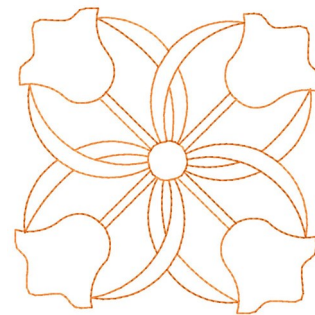

Name: Tulips Outline Machine Embroidery Design

SKU: GSD01-SEW280

Brand: Grand Slam Designs

Unique Colors: 13 (1 color Stops)

Unique Colors

	Color Name (Color Code)	Manufacturer - Type
	Super White (1001) [No Color Selected]	madeira - rayon
	Dusty Lilac (1263) [No Color Selected]	madeira - rayon
	Crocus (286)	Exquisite - Polyester 1000m

Complete Color Sequence

#		Color Name (Color Code)	Manufacturer - Type
1		Super White (1001) [No Color Selected]	madeira - rayon
2		Super White (1001) [No Color Selected]	madeira - rayon
3		Crocus (286)	Exquisite - Polyester 1000m