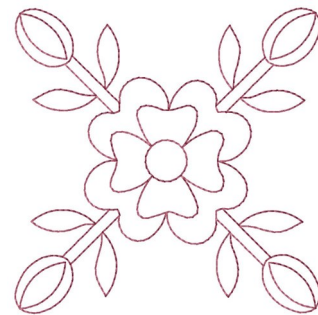

Name: Flower & Buds Machine Embroidery Design

SKU: GSD01-SEW278

Brand: Grand Slam Designs

Unique Colors: 13 (1 color Stops)

Unique Colors

	Color Name (Color Code)	Manufacturer - Type
	Super White (1001) [No Color Selected]	madeira - rayon
	Dusty Lilac (1263) [No Color Selected]	madeira - rayon
	Crocus (286)	Exquisite - Polyester 1000m

Complete Color Sequence

#		Color Name (Color Code)	Manufacturer - Type
1		Super White (1001) [No Color Selected]	madeira - rayon
2		Super White (1001) [No Color Selected]	madeira - rayon
3		Crocus (286)	Exquisite - Polyester 1000m