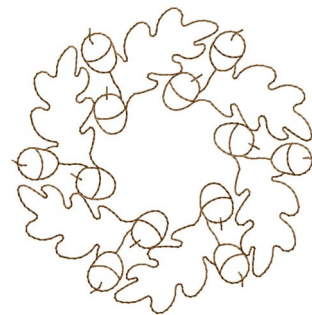

Name: Oak Leaves Machine Embroidery Design

SKU: GSD01-SEW270

Brand: Grand Slam Designs

Unique Colors: 13 (1 color Stops)

Unique Colors

	Color Name (Color Code)	Manufacturer - Type
	Super White (1001) [No Color Selected]	madeira - rayon
	Dusty Lilac (1263) [No Color Selected]	madeira - rayon
	Crocus (286)	Exquisite - Polyester 1000m

Complete Color Sequence

#		Color Name (Color Code)	Manufacturer - Type
1		Super White (1001) [No Color Selected]	madeira - rayon
2		Super White (1001) [No Color Selected]	madeira - rayon
3		Crocus (286)	Exquisite - Polyester 1000m