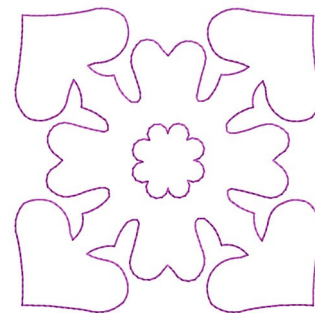

Name: Outline Hearts Machine Embroidery Design

SKU: GSD01-SEW260

Brand: Grand Slam Designs

Unique Colors: 13 (1 color Stops)

Unique Colors

	Color Name (Color Code)	Manufacturer - Type
	Super White (1001) [No Color Selected]	madeira - rayon
	Dusty Lilac (1263) [No Color Selected]	madeira - rayon
	Crocus (286)	Exquisite - Polyester 1000m

Complete Color Sequence

#		Color Name (Color Code)	Manufacturer - Type
1		Super White (1001) [No Color Selected]	madeira - rayon
2		Super White (1001) [No Color Selected]	madeira - rayon
3		Crocus (286)	Exquisite - Polyester 1000m