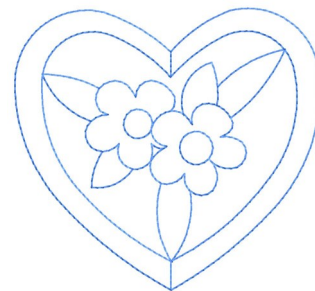

Name: Floral Heart Machine Embroidery Design

SKU: GSD01-SEW258

Brand: Grand Slam Designs

Unique Colors: 13 (1 color Stops)

Unique Colors

	Color Name (Color Code)	Manufacturer - Type
	Super White (1001) [No Color Selected]	madeira - rayon
	Dusty Lilac (1263) [No Color Selected]	madeira - rayon
	Crocus (286)	Exquisite - Polyester 1000m