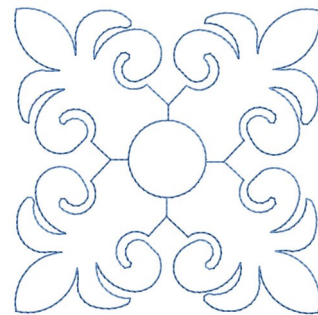

Name: Fleur Outline Machine Embroidery Design

SKU: GSD01-SEW256

Brand: Grand Slam Designs

Unique Colors: 13 (1 color Stops)

Unique Colors

	Color Name (Color Code)	Manufacturer - Type
	Super White (1001) [No Color Selected]	madeira - rayon
	Dusty Lilac (1263) [No Color Selected]	madeira - rayon
	Crocus (286)	Exquisite - Polyester 1000m

Complete Color Sequence

#		Color Name (Color Code)	Manufacturer - Type
1		Super White (1001) [No Color Selected]	madeira - rayon
2		Super White (1001) [No Color Selected]	madeira - rayon
3		Crocus (286)	Exquisite - Polyester 1000m