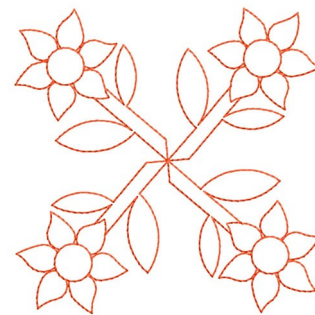

Name: Flowers Outline Machine Embroidery Design

SKU: GSD01-SEW254

Brand: Grand Slam Designs

Unique Colors: 13 (1 color Stops)

Unique Colors

	Color Name (Color Code)	Manufacturer - Type
	Super White (1001) [No Color Selected]	madeira - rayon
	Dusty Lilac (1263) [No Color Selected]	madeira - rayon
	Crocus (286)	Exquisite - Polyester 1000m

Complete Color Sequence

#		Color Name (Color Code)	Manufacturer - Type
1		Super White (1001) [No Color Selected]	madeira - rayon
2		Super White (1001) [No Color Selected]	madeira - rayon
3		Crocus (286)	Exquisite - Polyester 1000m