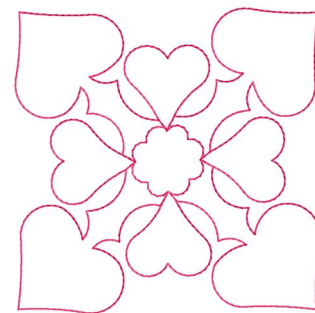

Name: Hearts Outline Machine Embroidery Design

SKU: GSD01-SEW252

Brand: Grand Slam Designs

Unique Colors: 13 (1 color Stops)

Unique Colors

	Color Name (Color Code)	Manufacturer - Type
	Super White (1001) [No Color Selected]	madeira - rayon
	Dusty Lilac (1263) [No Color Selected]	madeira - rayon
	Crocus (286)	Exquisite - Polyester 1000m

Complete Color Sequence

#		Color Name (Color Code)	Manufacturer - Type
1		Super White (1001) [No Color Selected]	madeira - rayon
2		Super White (1001) [No Color Selected]	madeira - rayon
3		Crocus (286)	Exquisite - Polyester 1000m