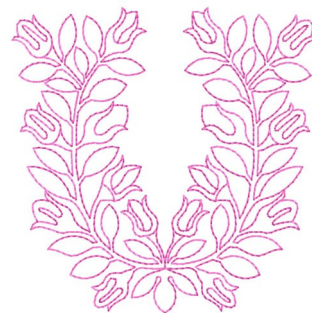

Name: Roses Outline Machine Embroidery Design

SKU: GSD01-SEW250

Brand: Grand Slam Designs

Unique Colors: 13 (1 color Stops)

Unique Colors

	Color Name (Color Code)	Manufacturer - Type
	Super White (1001) [No Color Selected]	madeira - rayon
	Dusty Lilac (1263) [No Color Selected]	madeira - rayon
	Crocus (286)	Exquisite - Polyester 1000m

Complete Color Sequence

#		Color Name (Color Code)	Manufacturer - Type
1		Super White (1001) [No Color Selected]	madeira - rayon
2		Super White (1001) [No Color Selected]	madeira - rayon
3		Crocus (286)	Exquisite - Polyester 1000m