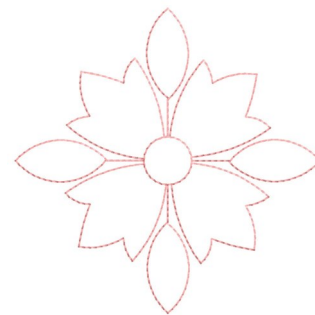

Name: Outline Flower Machine Embroidery Design

SKU: GSD01-SEW248

Brand: Grand Slam Designs

Unique Colors: 13 (1 color Stops)

Unique Colors

	Color Name (Color Code)	Manufacturer - Type
	Super White (1001) [No Color Selected]	madeira - rayon
	Dusty Lilac (1263) [No Color Selected]	madeira - rayon
	Crocus (286)	Exquisite - Polyester 1000m

Complete Color Sequence

#		Color Name (Color Code)	Manufacturer - Type
1		Super White (1001) [No Color Selected]	madeira - rayon
2		Super White (1001) [No Color Selected]	madeira - rayon
3		Crocus (286)	Exquisite - Polyester 1000m