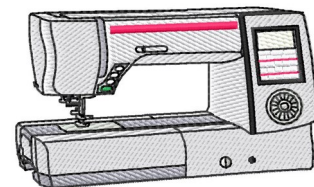

Name: Sewing Machine Machine Embroidery Design

SKU: GSD01-SEW239

Brand: Grand Slam Designs

Unique Colors: 13 (8 color Stops)

Unique Colors

	Color Name (Color Code)	Manufacturer - Type
	Super White (1001) [No Color Selected]	madeira - rayon
	Dusty Lilac (1263) [No Color Selected]	madeira - rayon
	Crocus (286)	Exquisite - Polyester 1000m

Complete Color Sequence

#		Color Name (Color Code)	Manufacturer - Type
1		Super White (1001) [No Color Selected]	madeira - rayon
2		Super White (1001) [No Color Selected]	madeira - rayon
3		Crocus (286)	Exquisite - Polyester 1000m