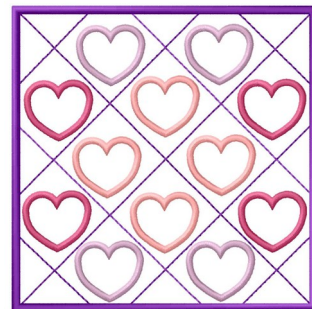

Name: Square & Hearts Machine Embroidery Design

SKU: GSD01-SEW237

Brand: Grand Slam Designs

Unique Colors: 13 (4 color Stops)

Unique Colors

	Color Name (Color Code)	Manufacturer - Type
	Super White (1001) [No Color Selected]	madeira - rayon
	Dusty Lilac (1263) [No Color Selected]	madeira - rayon
	Crocus (286)	Exquisite - Polyester 1000m

Complete Color Sequence

#		Color Name (Color Code)	Manufacturer - Type
1		Super White (1001) [No Color Selected]	madeira - rayon
2		Super White (1001) [No Color Selected]	madeira - rayon
3		Crocus (286)	Exquisite - Polyester 1000m