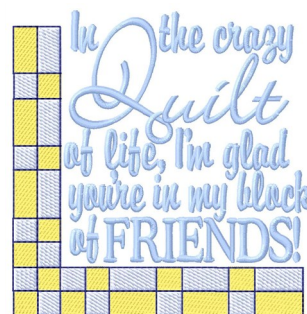

**Name:** Crazy Quilt Machine Embroidery Design

**SKU:** GSD01-SEW157T4

**Brand:** Grand Slam Designs

**Unique Colors:** 13 (4 color Stops)

## Unique Colors

	<b>Color Name (Color Code)</b>	<b>Manufacturer - Type</b>
	Super White (1001) [No Color Selected]	madeira - rayon
	Dusty Lilac (1263) [No Color Selected]	madeira - rayon
	Crocus (286)	Exquisite - Polyester 1000m