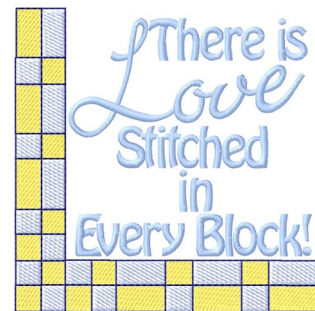

Name: There Is Love Machine Embroidery Design

SKU: GSD01-SEW157T1

Brand: Grand Slam Designs

Unique Colors: 13 (4 color Stops)

Unique Colors

	Color Name (Color Code)	Manufacturer - Type
	Super White (1001) [No Color Selected]	madeira - rayon
	Dusty Lilac (1263) [No Color Selected]	madeira - rayon
	Crocus (286)	Exquisite - Polyester 1000m