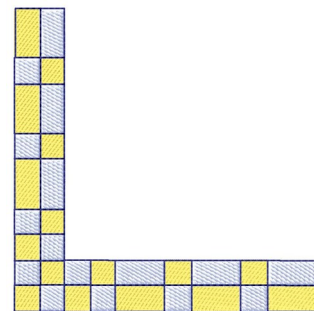

Name: Quilt Border Machine Embroidery Design

SKU: GSD01-SEW157

Brand: Grand Slam Designs

Unique Colors: 13 (3 color Stops)

Unique Colors

	Color Name (Color Code)	Manufacturer - Type
	Super White (1001) [No Color Selected]	madeira - rayon
	Dusty Lilac (1263) [No Color Selected]	madeira - rayon
	Crocus (286)	Exquisite - Polyester 1000m

Complete Color Sequence

#		Color Name (Color Code)	Manufacturer - Type
1		Super White (1001) [No Color Selected]	madeira - rayon
2		Super White (1001) [No Color Selected]	madeira - rayon
3		Crocus (286)	Exquisite - Polyester 1000m