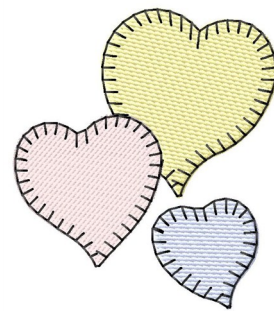

Name: Three Hearts Machine Embroidery Design

SKU: GSD01-SEW141

Brand: Grand Slam Designs

Unique Colors: 13 (4 color Stops)

Unique Colors

	Color Name (Color Code)	Manufacturer - Type
	Super White (1001) [No Color Selected]	madeira - rayon
	Dusty Lilac (1263) [No Color Selected]	madeira - rayon
	Crocus (286)	Exquisite - Polyester 1000m

Complete Color Sequence

#		Color Name (Color Code)	Manufacturer - Type
1		Super White (1001) [No Color Selected]	madeira - rayon
2		Super White (1001) [No Color Selected]	madeira - rayon
3		Crocus (286)	Exquisite - Polyester 1000m