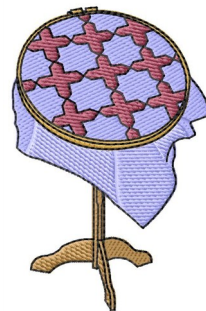

Name: Quilt Hoop Machine Embroidery Design

SKU: GSD01-SEW133

Brand: Grand Slam Designs

Unique Colors: 13 (6 color Stops)

Unique Colors

	Color Name (Color Code)	Manufacturer - Type
	Super White (1001) [No Color Selected]	madeira - rayon
	Dusty Lilac (1263) [No Color Selected]	madeira - rayon
	Crocus (286)	Exquisite - Polyester 1000m

Complete Color Sequence

#		Color Name (Color Code)	Manufacturer - Type
1		Super White (1001) [No Color Selected]	madeira - rayon
2		Super White (1001) [No Color Selected]	madeira - rayon
3		Crocus (286)	Exquisite - Polyester 1000m