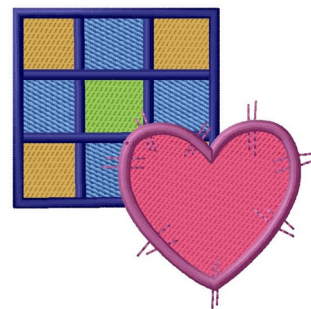

Name: Heart Square Machine Embroidery Design

SKU: GSD01-SEW121

Brand: Grand Slam Designs

Unique Colors: 13 (6 color Stops)

Unique Colors

	Color Name (Color Code)	Manufacturer - Type
	Super White (1001) [No Color Selected]	madeira - rayon
	Dusty Lilac (1263) [No Color Selected]	madeira - rayon
	Crocus (286)	Exquisite - Polyester 1000m

Complete Color Sequence

#		Color Name (Color Code)	Manufacturer - Type
1		Super White (1001) [No Color Selected]	madeira - rayon
2		Super White (1001) [No Color Selected]	madeira - rayon
3		Crocus (286)	Exquisite - Polyester 1000m