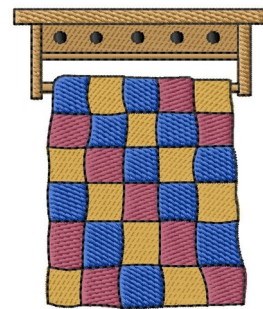

Name: Hanging Quilt Machine Embroidery Design

SKU: GSD01-SEW119

Brand: Grand Slam Designs

Unique Colors: 13 (5 color Stops)

Unique Colors

	Color Name (Color Code)	Manufacturer - Type
	Super White (1001) [No Color Selected]	madeira - rayon
	Dusty Lilac (1263) [No Color Selected]	madeira - rayon
	Crocus (286)	Exquisite - Polyester 1000m

Complete Color Sequence

#		Color Name (Color Code)	Manufacturer - Type
1		Super White (1001) [No Color Selected]	madeira - rayon
2		Super White (1001) [No Color Selected]	madeira - rayon
3		Crocus (286)	Exquisite - Polyester 1000m